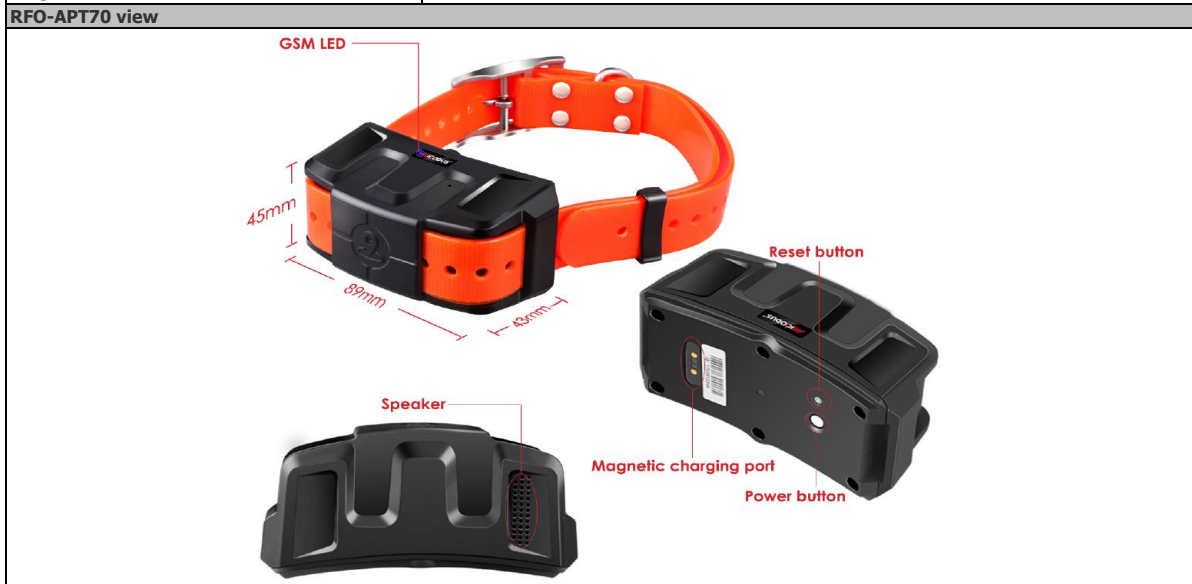

Additional functions

Big battery: Allows up to 7 days working without recharging.

Magnetic charge plug: Easy to plug and charge the battery.

Sound and light: Allows to find animal fast and easy.

Electronic fence: You can monitor any time the animal moving out of the area you have defined.

Waterproof IP 68: The device can be used even in the most inconvenient environment without any problem.

Article no.:	RFO-APT70
---------------------	------------------

Typical Applications

• Dogs	• Goats		
• Sheeps	• Any mid size Animal		

Contact:

sales@radioforce.net
www.radioforce.net

Technical Specifications	RFO-APT70
---------------------------------	------------------

System	
GPS launch time	Cold start 32 sec Warm start 20 sec Hot start 1 sec
Positioning type	GPS + LBS
Backup battery	Rechargeable 3,7 VDC 4.000 mAh Li-Ion polymer battery
Working time	Tracking every 1 hour/around 7 days
Temperature control	-35 degrees to +70 degrees
Humidity	5 % - 95 % non condensing
Network interface	2 G GSM/GPRS
Group	2 G GSM: 850/900/1.800/1.900 Mhz
GPS channels	64
GPS accuracy	5 - 10 m
Special functions	4.000 mAh Li-Ion battery, real time tracking, voice recording, electronic fence
Dimensions	89(W) x 43(H) x 45(H)mm
Weight	232 g