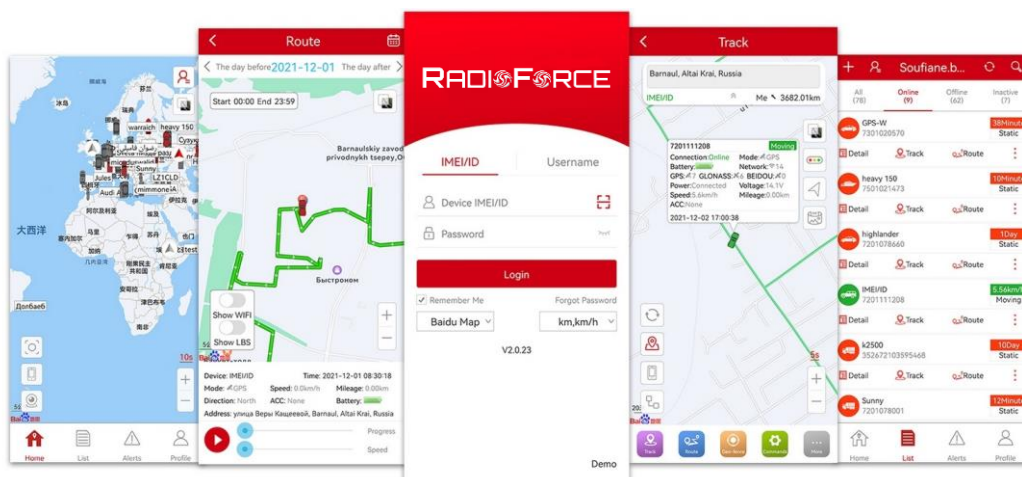

## RFO-WEB

Web portal for all RFO Tracker (inclusive\*)

DATA SHEET

#### Daily Route Maps/History Management

This function is mainly used to have an overview of the routes made in the past. Data will be logged for up to 180 days. In consequence you get a full understanding of the situation and geographical locations which have been visited.

Track in real time. Everything is accessed over the web and mobile APP.

**Daily Route Maps**

View all the journeys and routes taken on a day.

**Live Alert Notifications**

Be alerted to just the events you consider important.