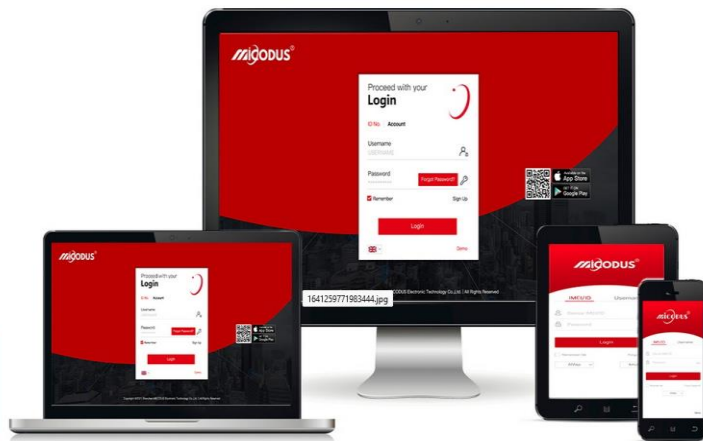

Contact:

sales@radioforce.net  
www.radioforce.net

<b>Complete solution</b>	<b>RFO-WEB</b>
--------------------------	----------------

**All HW & SW components from ONE single source**

RadioForce offers the complete solution tracker: SIM card AND web portal (including database, history, individual access) for both PC and mobile phones (Android & IOS) from a single source. This enables an extremely fast implementation with the simplest handling.

A SIM card is offered as the only provider in the overall package. This can be selected with a term of 3 - 12 months as desired. This SIM card covers the entire European area and can be expanded at any time.

The trackers can be ordered with all set-up settings prepared.

**Used devices overview**

Available on the  
**App Store**

ANDROID APP ON  
**Google play**

**Web Server**  
<http://www.micodus.net>

**Real-Time GPS Tracking**

Track in real time. Everything is accessed over the web and mobile APP.

**Daily Route Maps**

View all the journeys and routes taken on a day.

**Live Alert Notifications**

Be alerted to just the events you consider important.